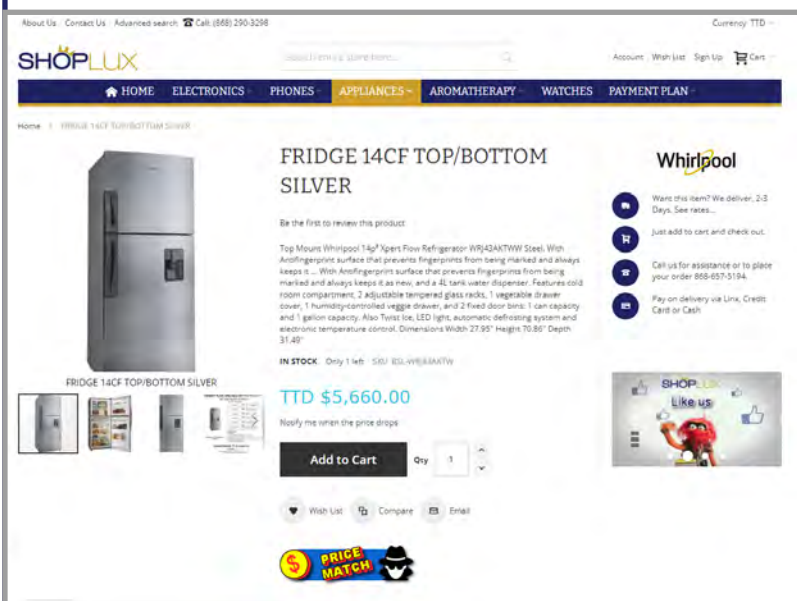

Do everything conveniently ONLINE!

ShopLUX LTD is one of the only companies in Trinidad and Tobago that offers online shopping.

We have invested in a robust website where customers can experience the convenience of shopping at the comfort of their home, office or wherever. The user can pay for the items online and have the items ordered delivered straight to their specified location.

The product detail page shows information such as, the product image, description, price, quantity available and the item number. All the information

CLICK IMAGE TO PLAY VIDEO

Yes our delivery and online store works!

All too common is the phrase in T&T that online will never work.

This has become a misconception because of many local companies and entrepreneurs quickly launching "online" stores, while failing to add enough and update content. This may be for a number of reasons..

Well long story short! You don't have to worry about that at ShopLUX.. We have been doing online in T&T for over 10 years now and our combined experience can carry us over 100 years.